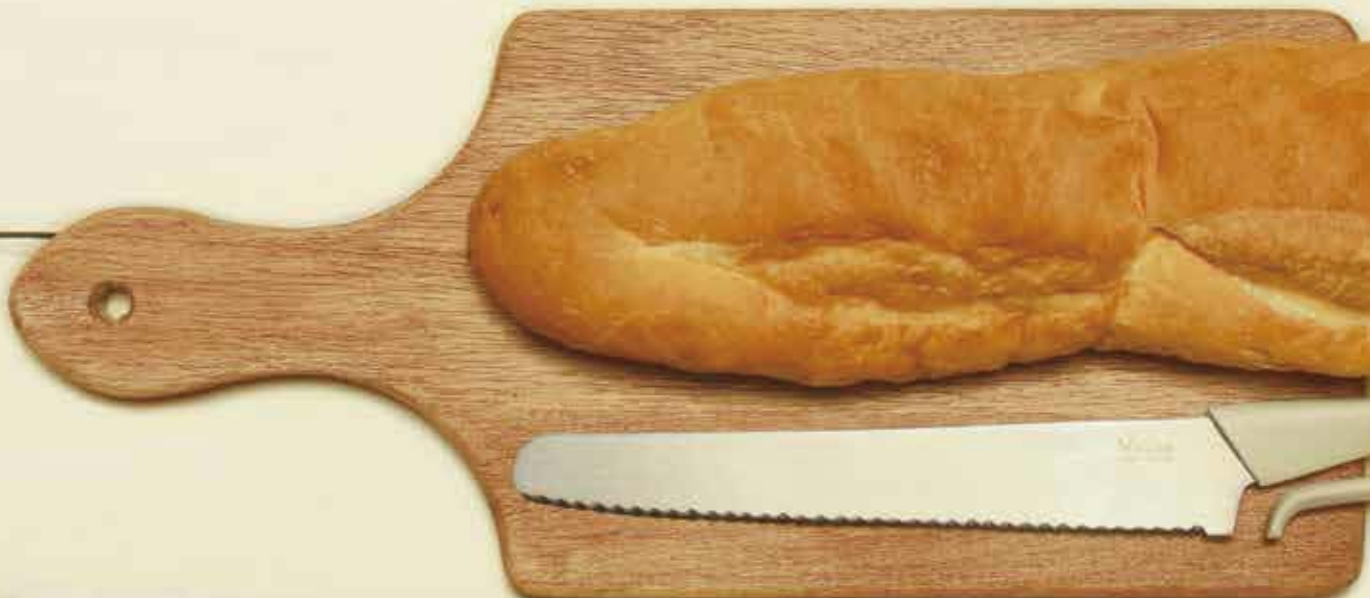

# V FLEX

<http://www.sizu.net> Vol.02

Little bit smaller

Little bit further right.

Little bit thinner and Cut very sharp.

7 colors handle from Northern Europe

It is easy to hang and display and has a comfortable cushion handle

This is an efficient knife and you will be happy just owning one.

The V flex knife is designed by Mats Longrane, a Finish designer, with a Japanese thread clips motif, and has a characteristic unique handle. The cushioning handle is comfortable to grip, and will make for enjoyable cooking.

Just hang it up when not in use to provide a stylish accent to your kitchen's interior design.

Thin and small stainless steel blade cut clean, suitable for children, student and beginner cooking, alone or with friends, on a kitchen table, at a picnic or camping.

This is an ideal knife, quality made in Japan, at a reasonable price with design and color variation, and easy to store.